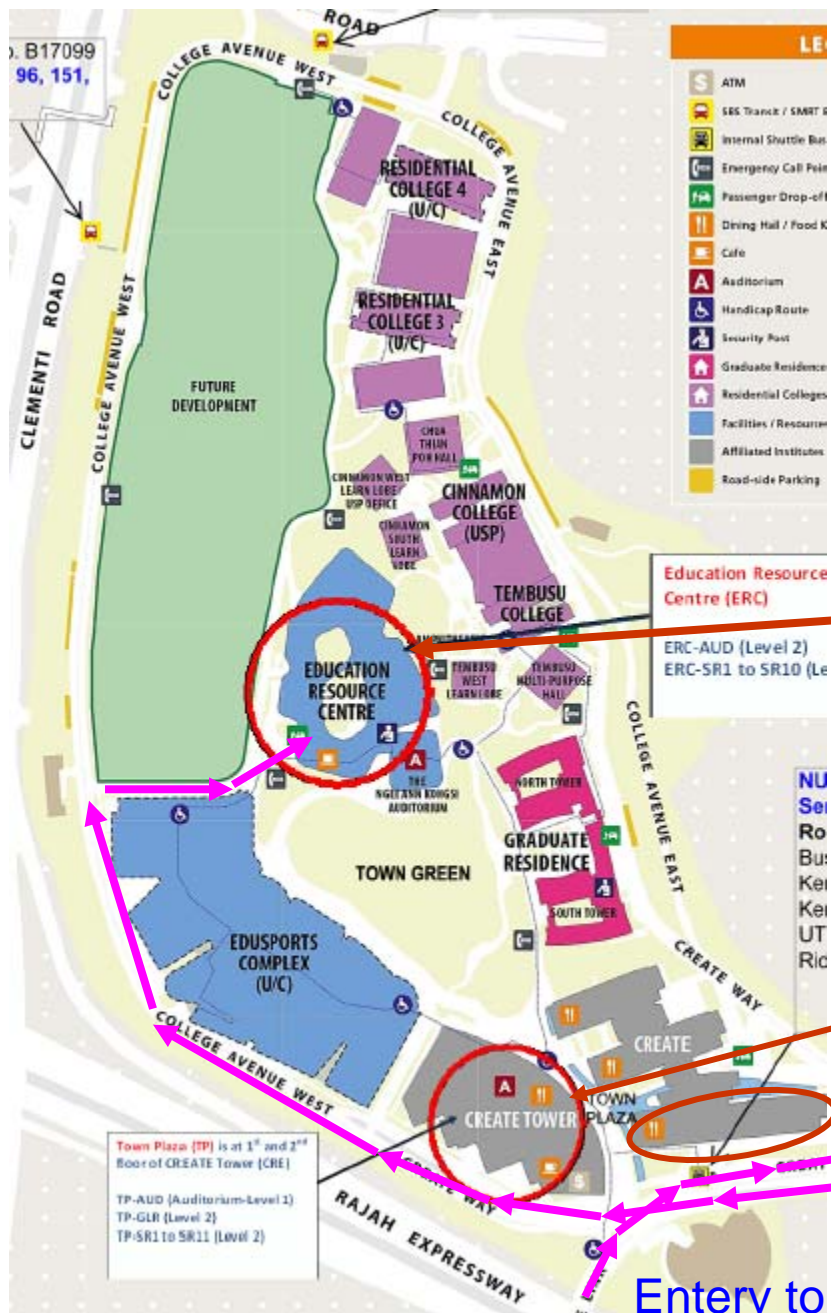

# NUS, New Town map

## To Education Resource Centre (ERC)

1. ERC is a three storey building. It is right across Town Green.
2. **After the bus has crossed College Link bridge, you may alight at the UTown bus stop. (There is only 1 bus stop there)**
3. Walk past Town Plaza (Create Tower)
4. You should see a patch of greenery
5. The building that greets you from the left is ERC (has a Starbucks outlet in the ground floor)
6. **The Kongxi Auditorium and seminar rooms are all at level 2**
7. **Those who come to the ERC by taxi, get the taxi to drive following the sign "Education Research Centre". It is a bit round about.**

Ngee Ann Kongxi Auditorium @  
 Education Resource Centre  
 (BioSyM SAB, 6&7 Aug 2012)

SMART HQ @ CREATE Tower Block, Level 10

BioSyM Lab @ Level 4

For those who come by taxi

Entry to NUS NewTown